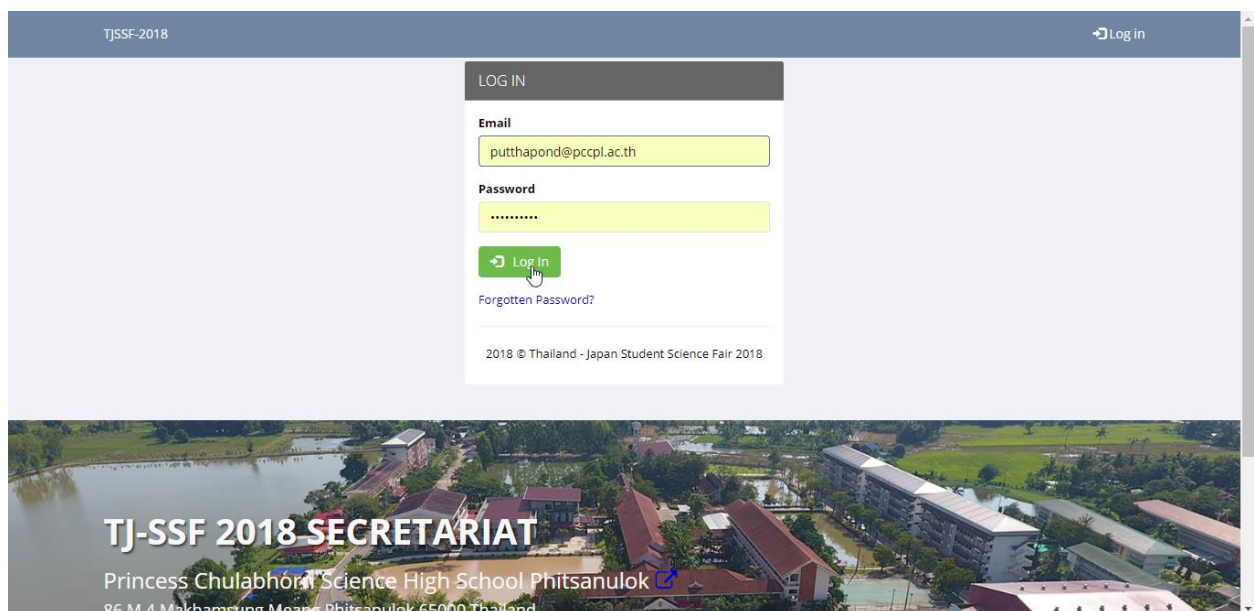

Field Trip and Science Walk Rally Registration Workflow

- 1) Go to tjssf2018.pccpl.ac.th
- 2) Click 'Log in' (top right)

- 3) Log in with your email and password.

4) On your right, click 'Science Walk Rally'.

TJSSF-2018 Home New Page Profile Informations Log Out

TJSSF-2018 for members :: Putthapond

View Profile
Projects
Members
Organizations
Science Walk Rally
Field Trip
Back

Download
The currently available download is as follows

5) Choose the package of your interest. The first number shows the number of successfully registered participants while the latter shows the full capacity of each package. Click 'select'.

Science Walk Rally Back